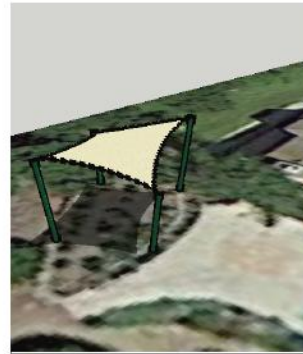

Shadow Mapping - Summer & Fall

JUNE 21

Summer Solstice
Longest Day of the Year

Daylight Savings Effective

10 AM

NOON

2 PM

4 PM

SEPTEMBER 22

Autumnal Equinox
Sun crosses Equator
Heading South

10 AM

NOON

2 PM

4 PM