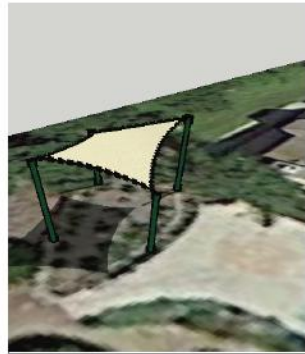

Shadow Mapping - Summer & Fall

JUNE 21

Summer Solstice
Longest Day of the Year

Daylight Savings Effective

10 AM

NOON

2 PM

4 PM

SEPTEMBER 22

Autumnal Equinox
Sun crosses Equator
Heading South

10 AM

NOON

2 PM

4 PM